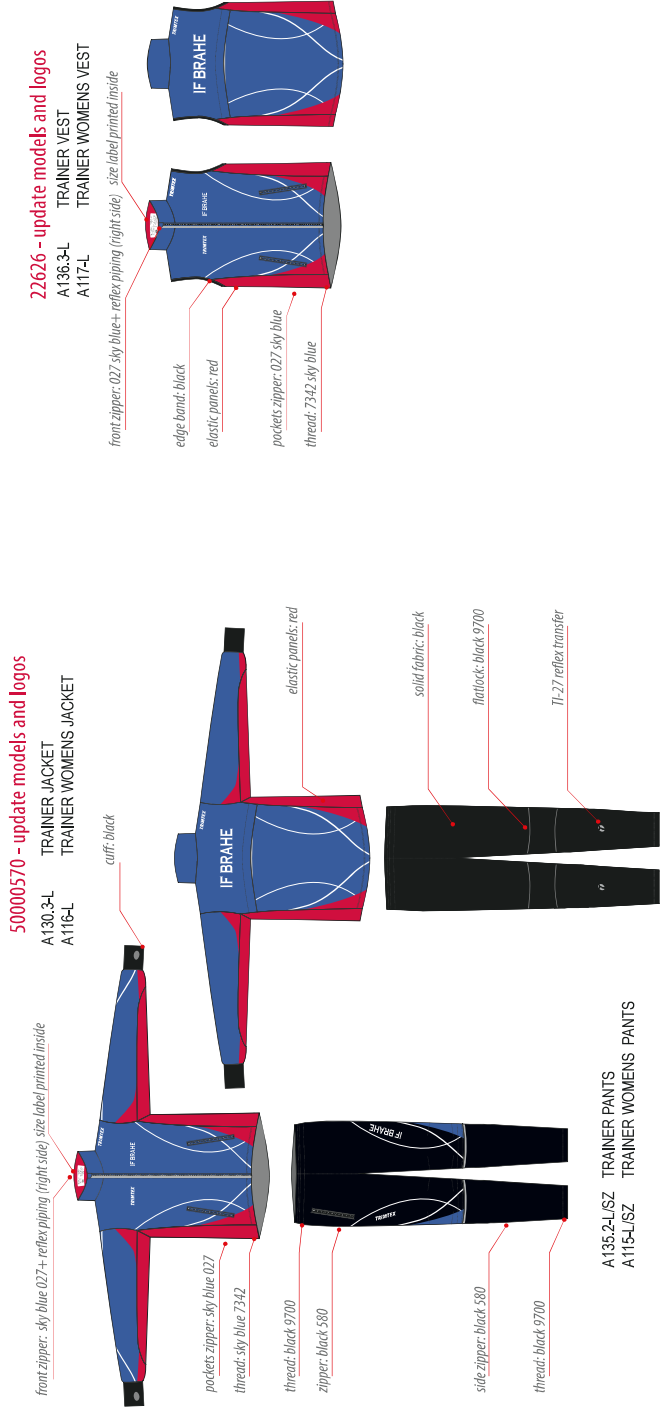

scale 1:10 (10%)

<p>Trimtex contact: Ben Lindström Designer: Eva-Maria Saulep Last correction: 29/04/2015</p>	<p>Colours in design:</p> <table border="1"> <tr><td>T1's deep black</td><td><input type="checkbox"/></td></tr> <tr><td>T02 red</td><td><input type="checkbox"/></td></tr> <tr><td>T07 sky blue</td><td><input type="checkbox"/></td></tr> <tr><td>White</td><td><input type="checkbox"/></td></tr> </table>	T1's deep black	<input type="checkbox"/>	T02 red	<input type="checkbox"/>	T07 sky blue	<input type="checkbox"/>	White	<input type="checkbox"/>	<p>Order type / Additional notes: Re-order: (no changes) <input type="checkbox"/> Re-order: (with changes) <input type="checkbox"/> 50000570, 22626</p>	<p>Preview of logo(s)</p> <p><input type="checkbox"/> T1 Sponsor logo <input type="checkbox"/> T2 Standard logo <input type="checkbox"/> T3 Exceptions</p>
T1's deep black	<input type="checkbox"/>										
T02 red	<input type="checkbox"/>										
T07 sky blue	<input type="checkbox"/>										
White	<input type="checkbox"/>										
<p style="text-align: center;">IF BRAHE</p> <p style="text-align: right;">TRIMTEX SPORT - World's leading supplier of technical teamwear of orienteering, XC-skiing, biking and athletics market - www.trimtexsport.com</p>											

DISCLAIMER: Customers responsibility is to ensure that colour(s) and logo(s) are accurate on a specific garment. Trimtex is not responsible for any errors in the design proof. Colours may have a deviation of ±5% AF due to variation of material and lots. For a particular result ask for colour test from your sales representative. We highly recommend to avoid continuity of design between two different parts of product - Trimtex will not guarantee perfect result for this. Remove all colors, placement of Trimtex logos. Copyright © Designs are property of Trimtex, protected by copyright and allowed to use only on Trimtex products.